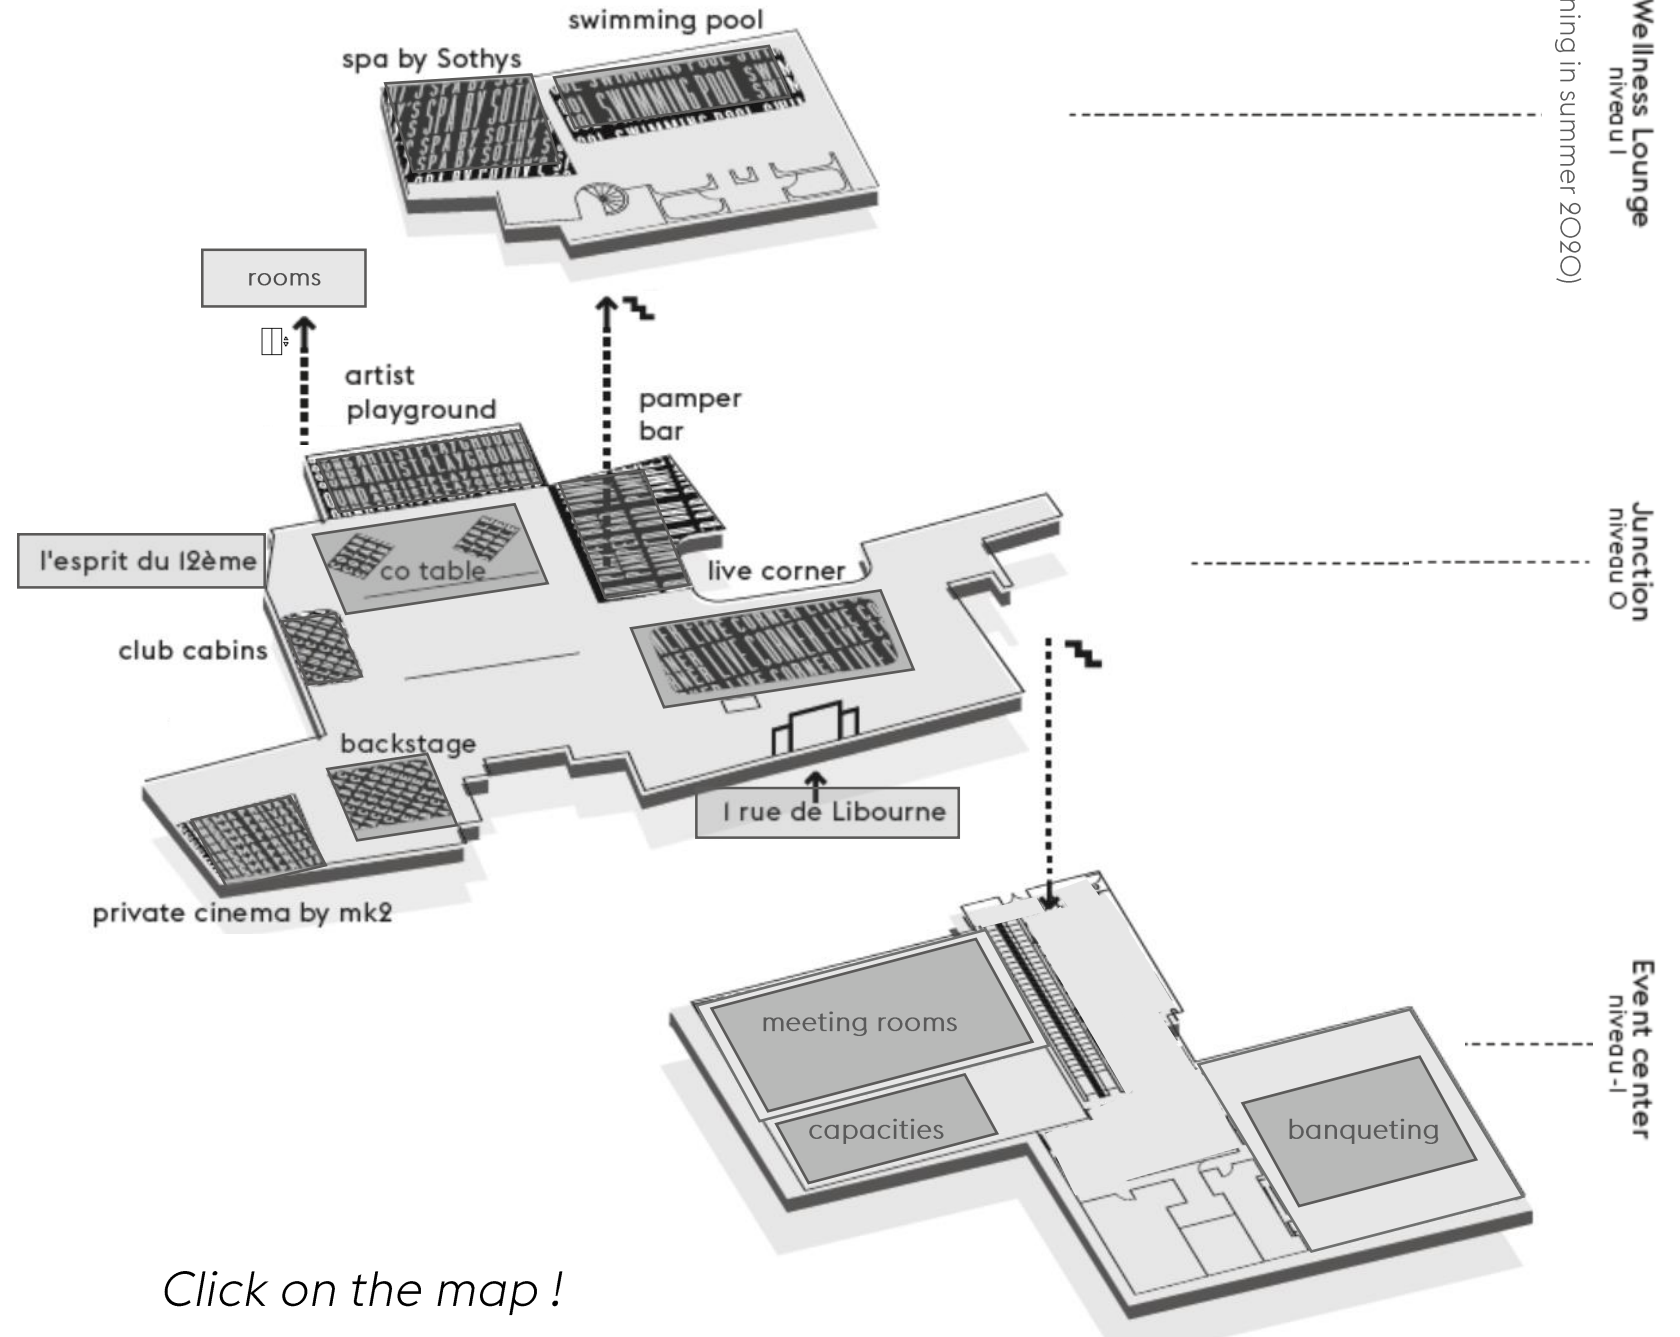

PRIVATE CINEMA

CLUB CABINS

CORNER
SHOP

WELLNESS LOUNGE

(opening in summer 2020)

FITNESS
ROOM

1 PATIO

VIBE
MANAGERS

pool, steam room, hammam, spa

EXPLORE
EXPLORE

OUR

PLAYGROUND
PLAYGROUND

Click on the map !

1 PRESIDENTIAL SUITE
10th floor – 105 m²

10 DUPLEX SUITE
10th floor – 50 m²

9 JUNIOR SUITE
Angle view - 40 m²