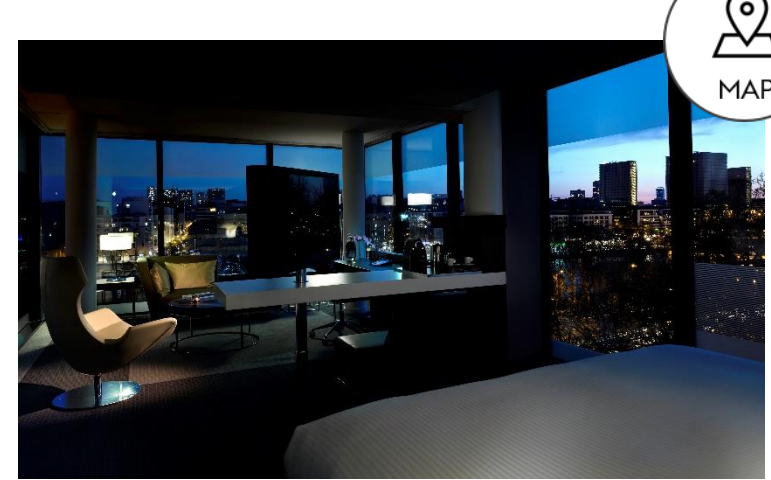

pool, steam room, hammam, spa

EXPLORE
EXPLORE

OUR

PLAYGROUND
PLAYGROUND

Click on the map !

1 PRESIDENTIAL SUITE
10th floor – 105 m²

10 DUPLEX SUITE
10th floor – 50 m²

9 JUNIOR SUITE
Angle view - 40 m²