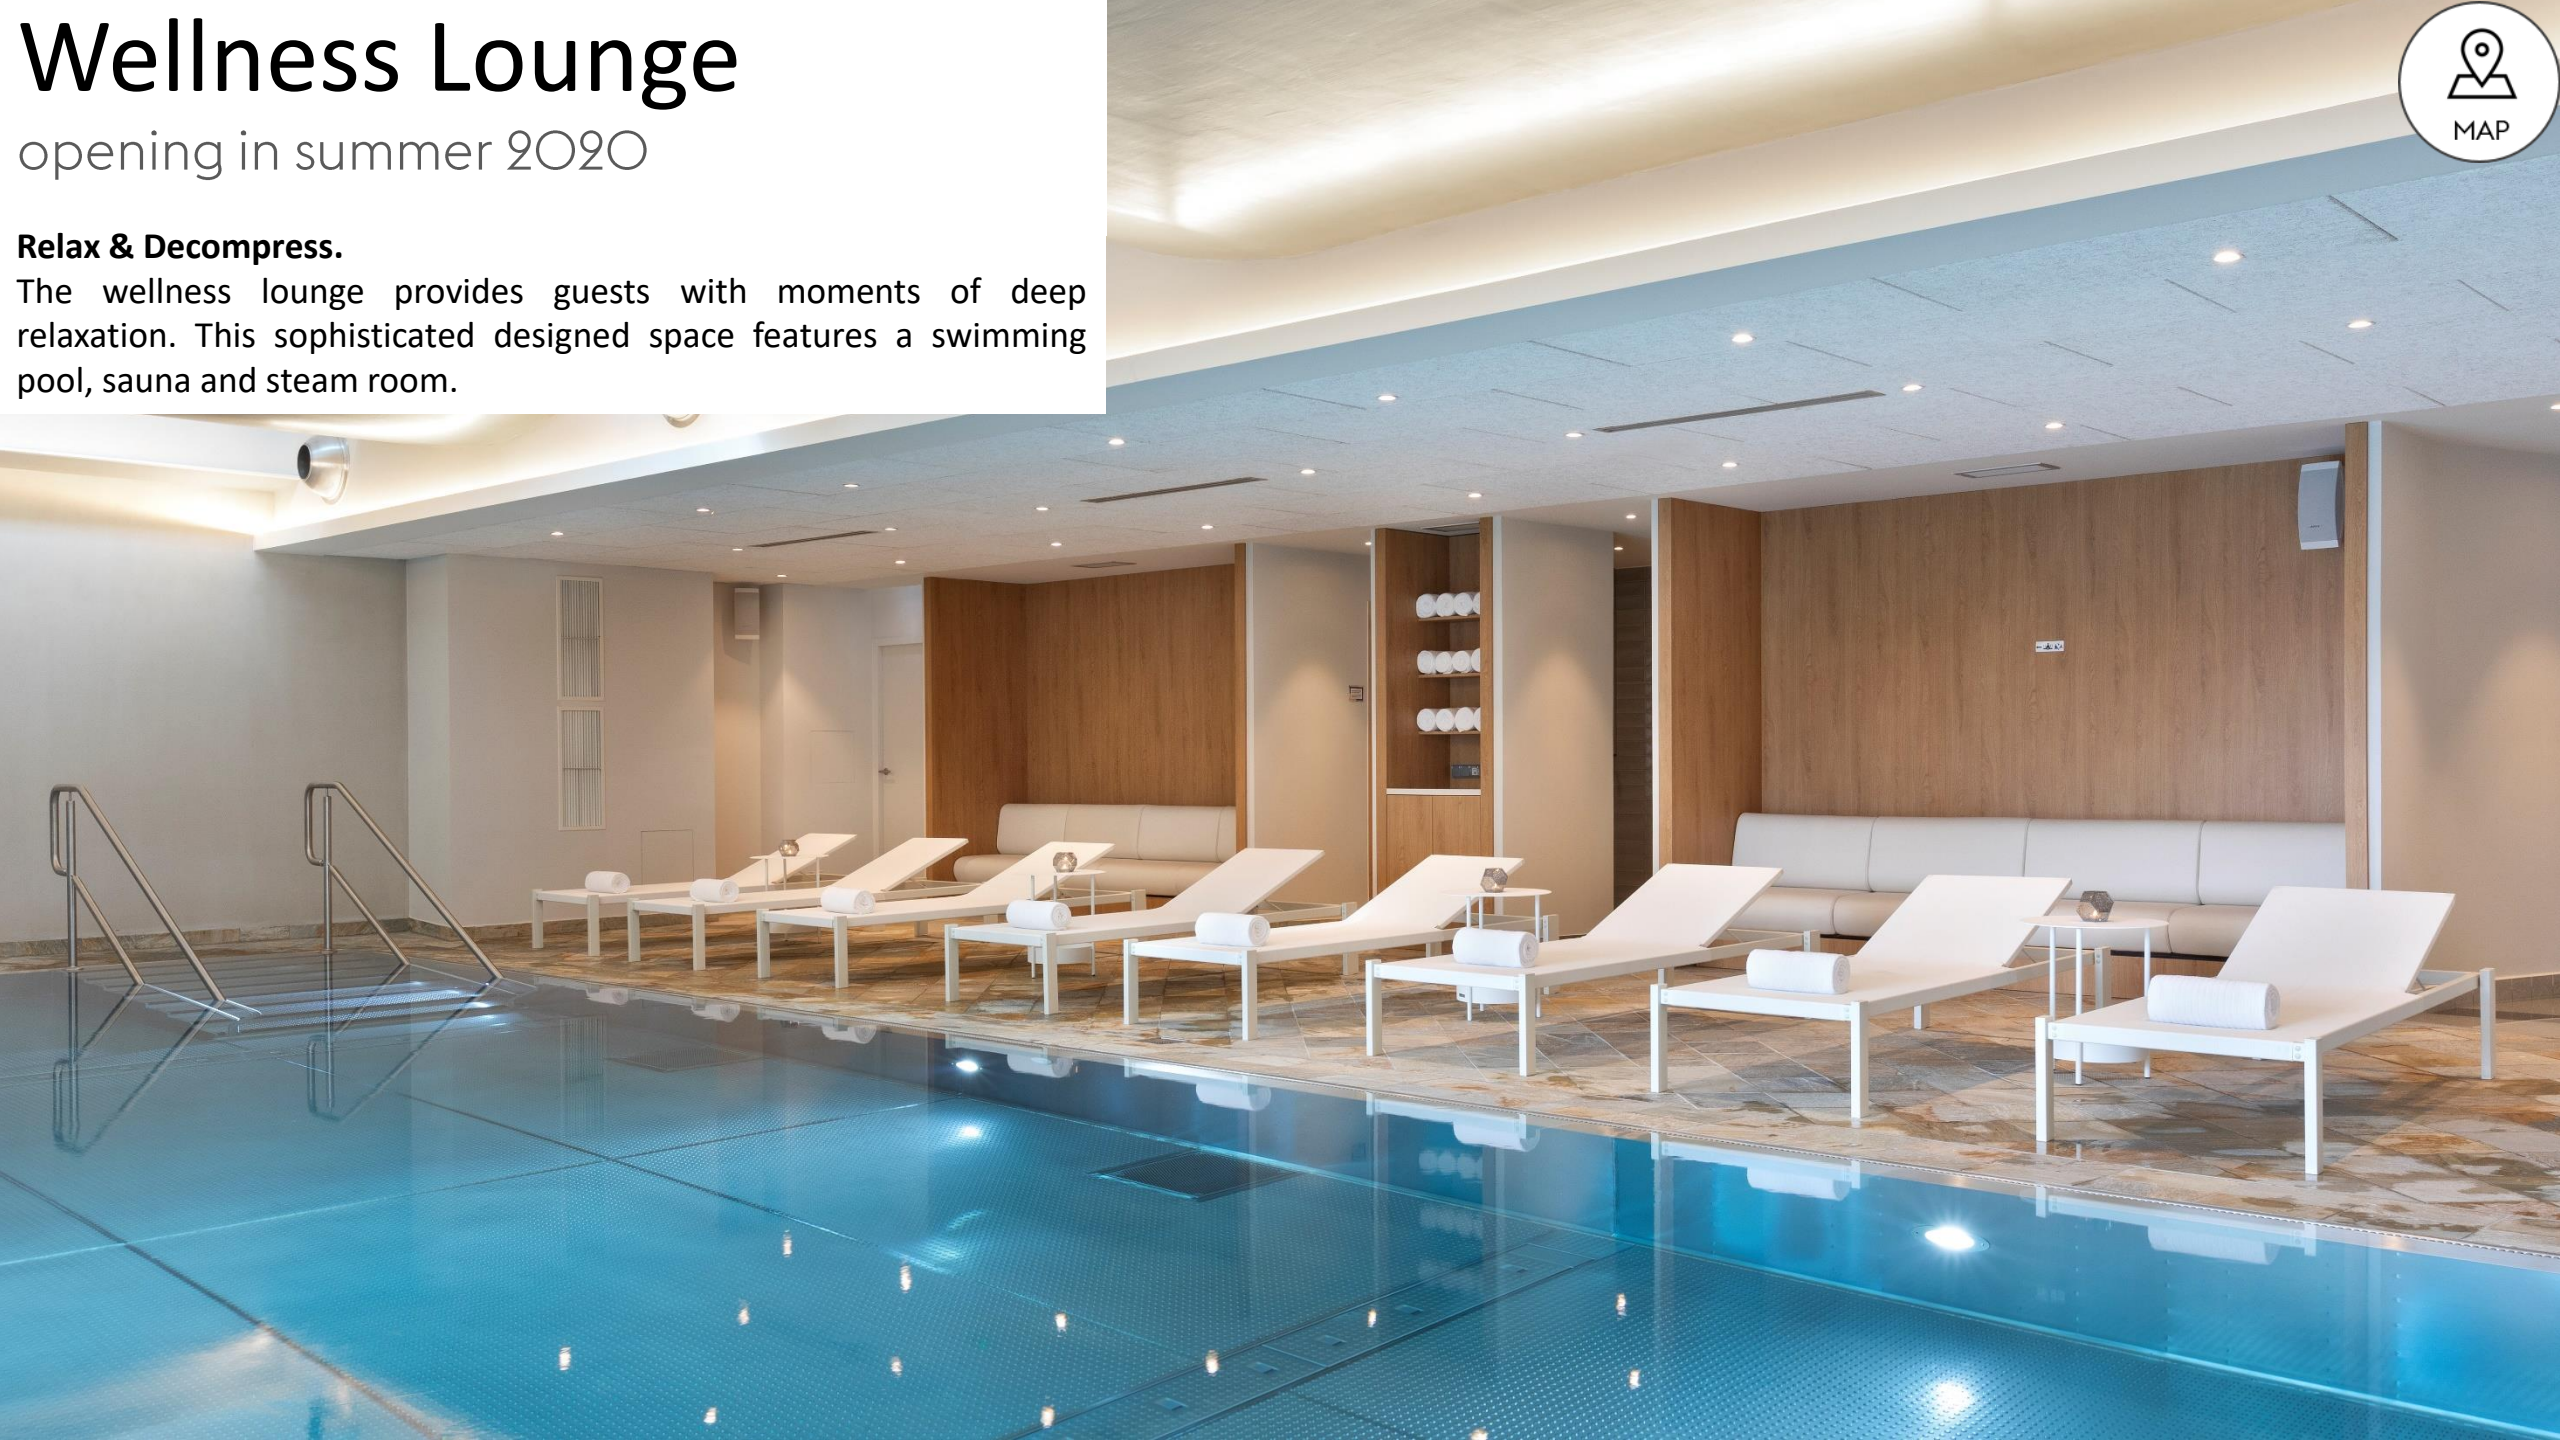

SPA BY SOTHYS

opening in summer 2020

- MASSAGES
- SOLO OR COUPLE TREATMENTS
- A SENSORIAL & AMAZING EXPERIENCE

Take Care.

Leave behind the stress of city life, stop time for the space of few minutes, or a few hours... Unwind in a unique sensorial experience, which breaks the classical codes and offers a haven of well-being that nurtures bot mid and body in a vibrating and atypical universe. Indulge yourself with a facial or body ritual, unique protocols that combine sensoriality efficiency and personalized approach to treatment.

Wellness Lounge

opening in summer 2020

Relax & Decompress.

The wellness lounge provides guests with moments of deep relaxation. This sophisticated designed space features a swimming pool, sauna and steam room.