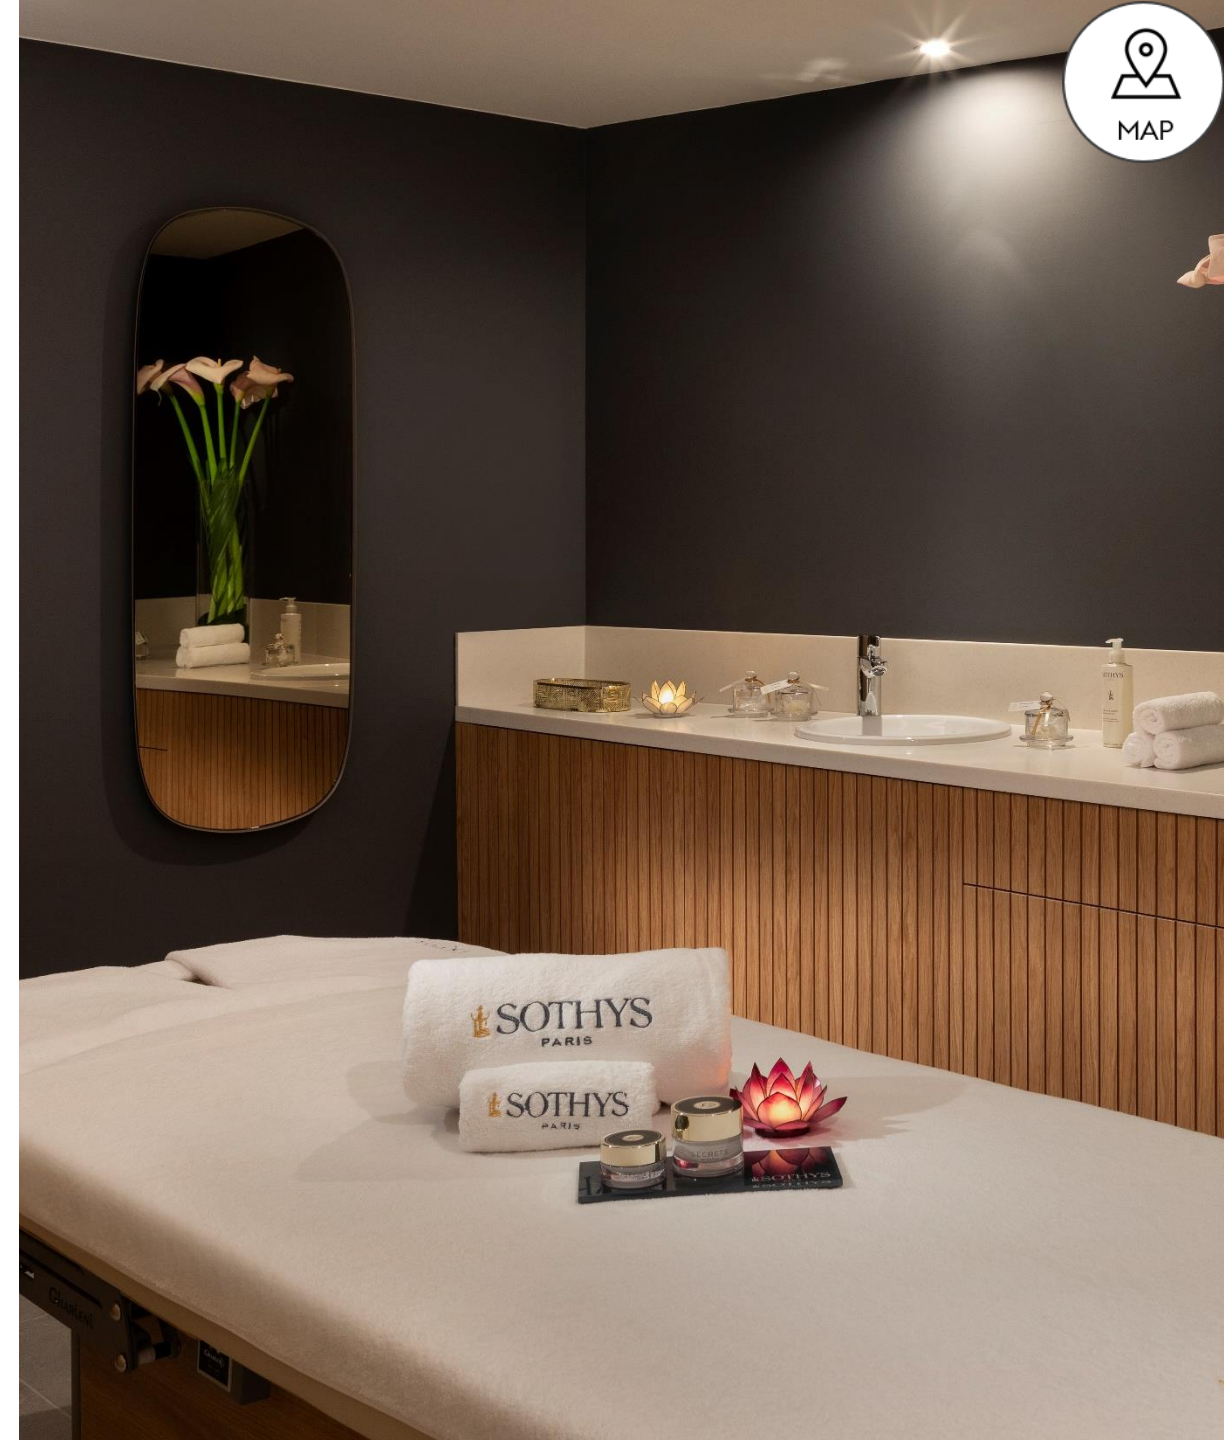

SPA BY SOTHYS

opening in summer 2020

- MASSAGES
- SOLO OR COUPLE TREATMENTS
- A SENSORIAL & AMAZING EXPERIENCE

Take Care.

Leave behind the stress of city life, stop time for the space of few minutes, or a few hours... Unwind in a unique sensorial experience, which breaks the classical codes and offers a haven of well-being that nurtures bot mid and body in a vibrating and atypical universe. Indulge yourself with a facial or body ritual, unique protocols that combine sensoriality efficiency and personalized approach to treatment.

Wellness Lounge

opening in summer 2020

Relax & Decompress.

The wellness lounge provides guests with moments of deep relaxation. This sophisticated designed space features a swimming pool, sauna and steam room.